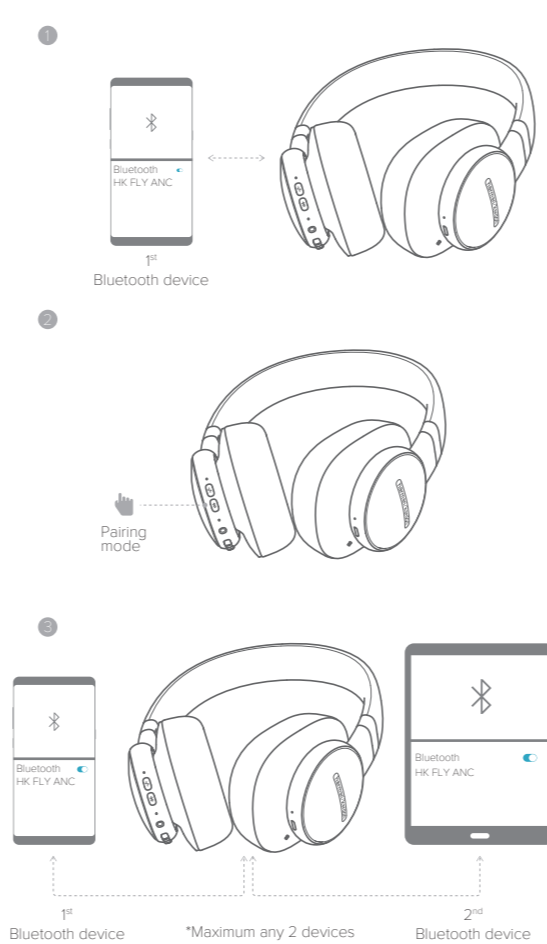

/ 5. MULTI-POINT CONNECTION

/ 6. APP

GET EVEN MORE CONTROL AND PERSONALIZATION OF YOUR LISTENING EXPERIENCE WITH THIS FREE APP.