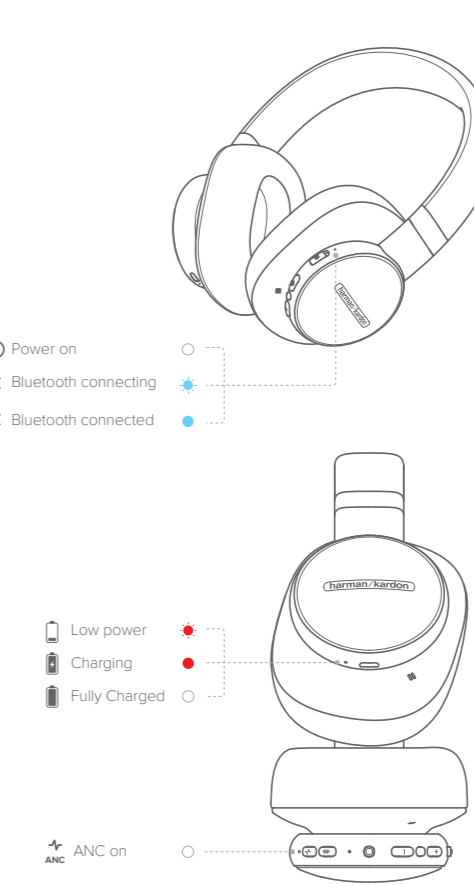

/ 9. LED BEHAVIOR

/ 10. TECH SPEC

- Driver size: 40 mm
- Frequency response (Wireless): 16 Hz – 22 kHz
- Frequency response (Aux-in): 16 Hz – 22 kHz
- Sensitivity: 100 dB SPL@1kHz/1mW
- Maximum Input Power: 30 mW
- Microphone sensitivity: -21 dBV@1kHz/Pa
- Impedance: 32 ohm
- Bluetooth transmitted power: <8 dBm
- Bluetooth transmitted modulation: GFSK, m4 DQPSK, 8DPSK
- Bluetooth frequency: 2.402 GHz-2.480 GHz
- Bluetooth profile version: A2DP 1.3, AVRCP 1.5, HFP 1.6
- Bluetooth version: V4.2
- Battery type: Lithium Ion Polymer Battery (3.7 V/700 mAh)
- Power supply: 5V = 1A
- Charging time: <2 hrs
- Music playtime with BT on and ANC on: 20 hrs
- Music playtime with BT on and ANC off: 30 hrs
- Product net weight: 281 g (just for bare unit without cable)

/ DA

TEKNISKE SPECIFIKATIONER

harman/kardon
HARMAN