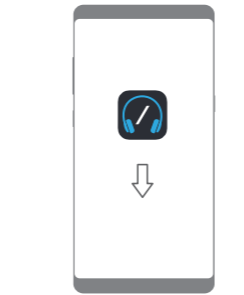

harman/kardon
HARMAN

/ 1. WHAT'S IN THE BOX

/ 2. BLUETOOTH PAIRING

● AUTO PAIRING

● MANUAL PAIRING

/ 3. BUTTON COMMAND

/ 4. WIRED LISTENING

/ 5. MULTI-POINT CONNECTION

/ 6. APP

GET EVEN MORE CONTROL AND PERSONALIZATION OF YOUR LISTENING EXPERIENCE WITH THIS FREE APP.

/ 7. CHARGING

/ 8. FACTORY RESET

/ 9. LED BEHAVIOR

/ 10. TECH SPEC

- Driver size: 40 mm
- Frequency response (Wireless): 16 Hz – 22 kHz
- Frequency response (Aux-in): 16 Hz – 22 kHz
- Sensitivity: 100 dB SPL@1kHz/1mW
- Maximum Input Power: 30 mW
- Microphone sensitivity: -21 dBV@1kHz/Pa
- Impedance: 32 ohm
- Bluetooth transmitted power: <8 dBm
- Bluetooth transmitted modulation: GFSK, m4 DQPSK, 8DPSK
- Bluetooth frequency: 2.402 GHz-2.480 GHz
- Bluetooth profile version: A2DP 1.3, AVRCP 1.5, HFP 1.6
- Bluetooth version: V4.2
- Battery type: Lithium Ion Polymer Battery (3.7 V/700 mAh)
- Power supply: 5V = 1A
- Charging time: <2 hrs
- Music playtime with BT on and ANC on: 20 hrs
- Music playtime with BT on and ANC off: 30 hrs
- Product net weight: 281 g (just for bare unit without cable)

/ DA

TEKNISKE SPECIFIKATIONER

harman/kardon
HARMAN